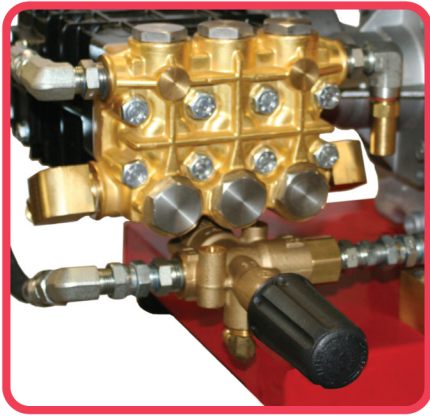

What do  
*Allison*  
IRON HORSE

**BIG-BLOCK**

**40HP KOHLER  
DUAL GUN SYSTEMS  
look like?**

AVAILABLE MODELS:  
**From 7 to 14 GPM  
From 2,000 to 4,000 PSI**

**SEVERE  
DUTY  
PUMPS**

EnviroSpec  
1-800-346-4876